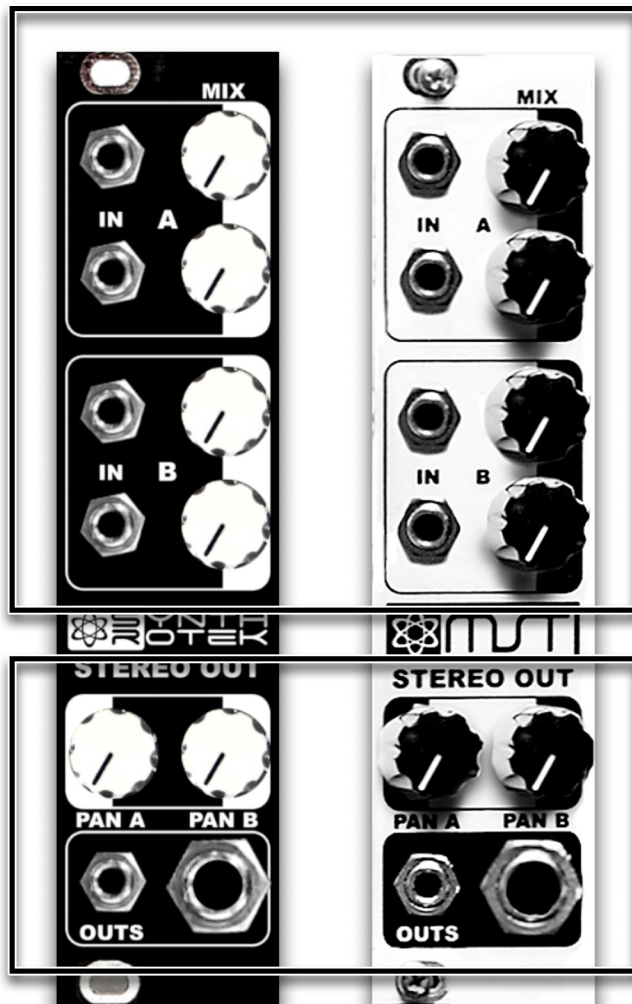

# Synthrotek & MST Stereo Output Mixer

When in 1x mode the dial at noon is 50% gain  
full CW is 1x gain

When in 2x mode the dial at noon is 100% and  
full CW is ~ 2x gain

Pan pots per channel:

Fully CCW - Left Pan  
Fully CW - Right Pan  
Noon - Even Stereo

3.5mm & 1/4" Stereo  
Outputs are common

Rear Jumper Select:  
1x or 2x Gain Per Channel

## Product Features

10 Pin Keyed Eurorack Power  
24HP  
Module Depth: 32mm  
Mix Audio and CV Signals

## Current Draw

+12: 13mA  
-12: 10mA  
+5: does not use